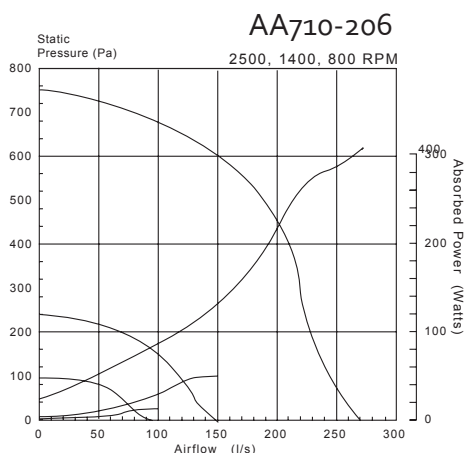

Head Office Sydney Office

8-9 Rosemary Court
Mulgrave VIC 3170

Ph: (03) 9561 3055
F: (03) 9561 2573

C6/27-29 Fariola Street
Silverwater NSW 2128

Ph: (02) 9831 4567
F: (02) 9748 4114

www.markair.com.au

Distributor and Stockist for

Lau **ebmpapst** **FASCO**

comefri **ZIEHL-ABEGG**

Torin **MULTI-WING™**