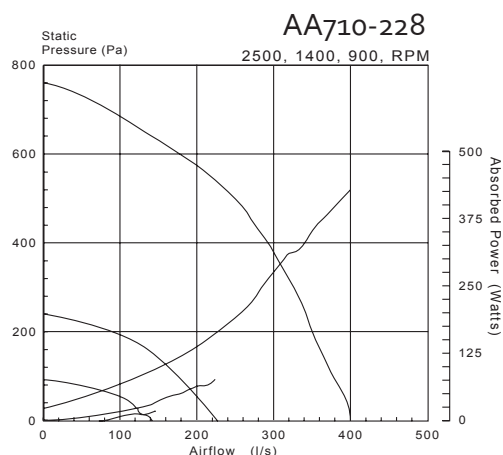

Head Office Sydney Office

8-9 Rosemary Court
Mulgrave VIC 3170

Ph: (03) 9561 3055
F: (03) 9561 2573

C6/27-29 Fariola Street
Silverwater NSW 2128

Ph: (02) 9831 4567
F: (02) 9748 4114

www.markair.com.au

Distributor and Stockist for

Lau **ebmpapst** **FASCO**

comefri **ZIEHL-ABEGG**

Torin **MULTI-WING™**