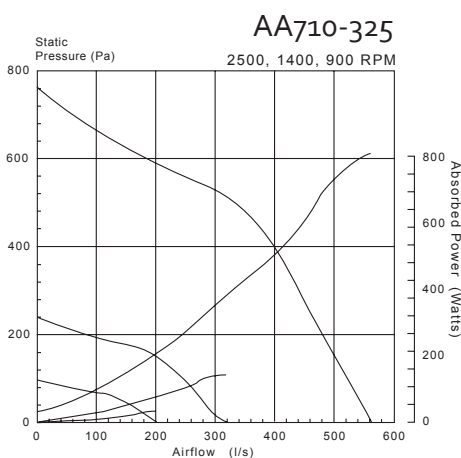

Head Office Sydney Office

8-9 Rosemary Court
Mulgrave VIC 3170

Ph: (03) 9561 3055
F: (03) 9561 2573

C6/27-29 Fariola Street
Silverwater NSW 2128

Ph: (02) 9831 4567
F: (02) 9748 4114

www.markair.com.au

Distributor and Stockist for

Lau **ebmpapst** **FASCO**

comefri **ZIEHL-ABEGG**

Torin **MULTI-WING™**