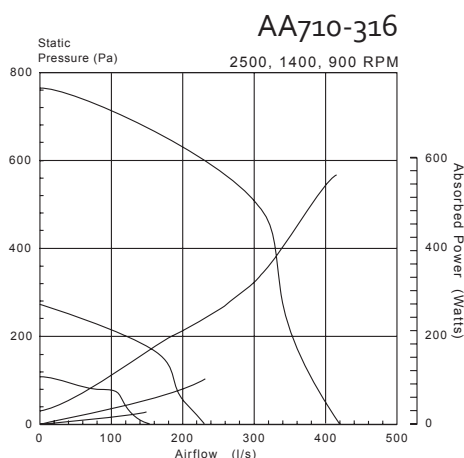

Head Office Sydney Office

8-9 Rosemary Court
Mulgrave VIC 3170

Ph: (03) 9561 3055
F: (03) 9561 2573

C6/27-29 Fariola Street
Silverwater NSW 2128

Ph: (02) 9831 4567
F: (02) 9748 4114

www.markair.com.au

Distributor and Stockist for

Lau **ebmpapst** **FASCO**

comefri **ZIEHL-ABEGG**

Torin **MULTI-WING™**