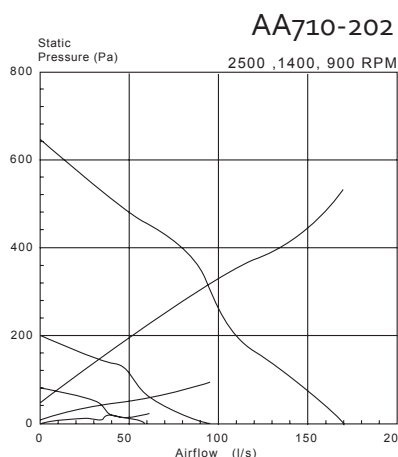

Head Office Sydney Office

8-9 Rosemary Court
Mulgrave VIC 3170

Ph: (03) 9561 3055
F: (03) 9561 2573

C6/27-29 Fariola Street
Silverwater NSW 2128

Ph: (02) 9831 4567
F: (02) 9748 4114

www.markair.com.au

Distributor and Stockist for

Lau **ebmpapst** **FASCO**

comefri **ZIEHL-ABEGG**

Torin **MULTI-WING™**