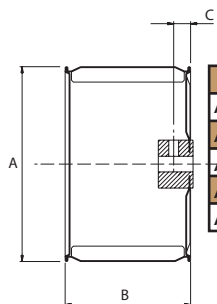

AA710 Series SWSI Wheels

Dimensions

	A	B	C
AA710-202	185	52	12.5
AA710-206	185	63	12.5
AA710-228	185	72	12.5
AA710-316	185	90	12.5
AA710-325	185	96	12.5

Features

Available Bores:

Metric: 6mm 8mm 12mm 14mm

Imperial: 1/4" 1/2" 3/8" 5/16"